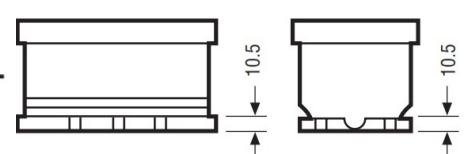

Battery Hold-down

B3

Data Sheet generated on 30/01/2025 - E&OE