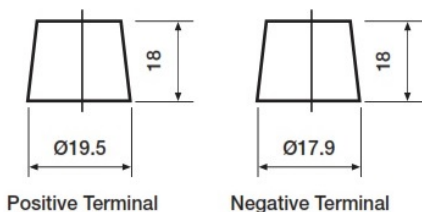

Weights & Measures

Mean Weight with Acid	17.3kg
Acid Volume	4.1 litres

Container Features

Case Type	D23 JIS EFB (Q55R/Q85R)
Cell Layout	1
Terminal Type	T1
Hold Down	N
State of Charge Indicator	✓
Lid Type	Raised Plug

Technology

Flame Arrestor	✓
Technology	Ca/Ca
Separator	PE
Recommended Charge Rate	4A
Performance Marking	W3-C2-V3-M1

Terminal Type

T1

Standard DIN Post

Cell Assembly Layout

Battery Hold-down

Data Sheet generated on 30/01/2025 - E&OE