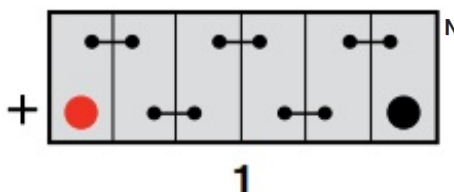

Technology

Flame Arrestor	✓
Technology	Ca/Ca
Separator	PE
Recommended Charge Rate	4A
Performance Marking	W3-C2-V3-M1

Terminal Type

T1

Standard DIN Post

Cell Assembly Layout

Battery Hold-down

Data Sheet generated on 30/01/2025 - E&OE