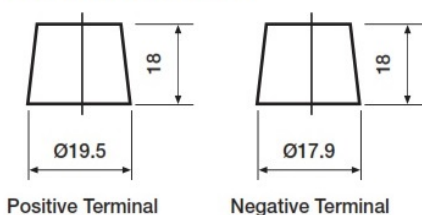

Terminal Type

T1

Standard DIN Post