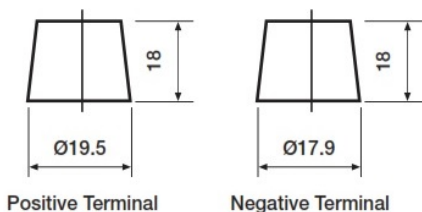

Weights & Measures

Mean Weight with Acid	19.5kg
Acid Volume	4.4 litres

Container Features

Case Type	D26 JIS EFB (S95R)
Cell Layout	1
Terminal Type	T1
Hold Down	N
State of Charge Indicator	✓
Lid Type	Raised Plug

Technology

Flame Arrestor	✓
Technology	Ca/Ca
Separator	PE
Recommended Charge Rate	4A
Performance Marking	W3-C2-V3-M1

Terminal Type

T1

Standard DIN Post

Positive Terminal

Negative Terminal

Cell Assembly Layout