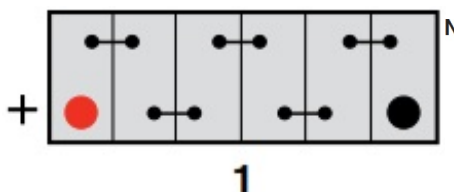

Technology

Flame Arrestor	✓
Technology	Ca/Ca
Separator	PE
Recommended Charge Rate	4A
Performance Marking	W3-C2-V3-M1

Terminal Type

T1

Standard DIN Post

Positive Terminal

Negative Terminal

Cell Assembly Layout