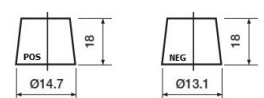

Yuasa Technical Data Sheet

Yuasa YBX7053 - YBX7000 EFB Start Stop Plus Batteries

Performance

Voltage	12V
Capacity (20-hour)	45Ah
Cold Cranking Amps (EN1)	450A

Dimensions

Length	238mm
Width	128mm
Height	227mm

Weights & Measures

Mean Weight with Acid	13kg
Acid Volume	3 litres

Container Features

Case Type	B24 JIS EFB (N55)
Hold Down	N
Lid Type	Flat Lid

Technology

Flame Arrestor Technology	✓
Separator	Ca/Ca
Recommended Charge Rate	PE
Performance Marking	3A
	W3-C2-V3-M1

Terminal Type

T1/T3

Standard DIN Post

Remove T1 adapter for T3

Cell Assembly Layout

Battery Hold-down

Data Sheet generated on 30/01/2025 - E&OE